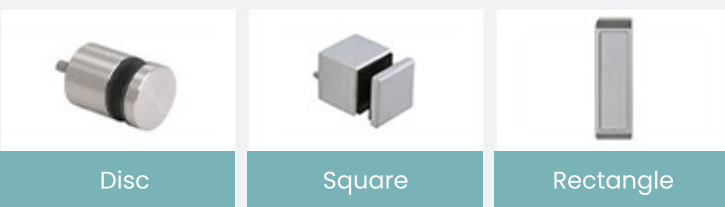

Royal
Glass

Mono

Glass Balustrade System

Mono is a strong and durable point-fixed frameless glass balustrade system. It features anchors that are securely bolted through the glass panels. This provides extra support and rigidity. The compactness of the bolts and their covers reduces the visible hardware, ensuring a modern style without compromising the security and reliability of your balustrades.

Low-Iron

Provides a clearer and more transparent view

Frosted

Gives superior privacy and security

Tinted

Minimises sun exposure and provides privacy

Your balustrades may consist of the following hardware fixings:

A Interlinking Rail

B Glass Clamp

C Rail Joiner

D Wall Clamp

E Anchor (please select a design)

Disc

Square

Rectangle